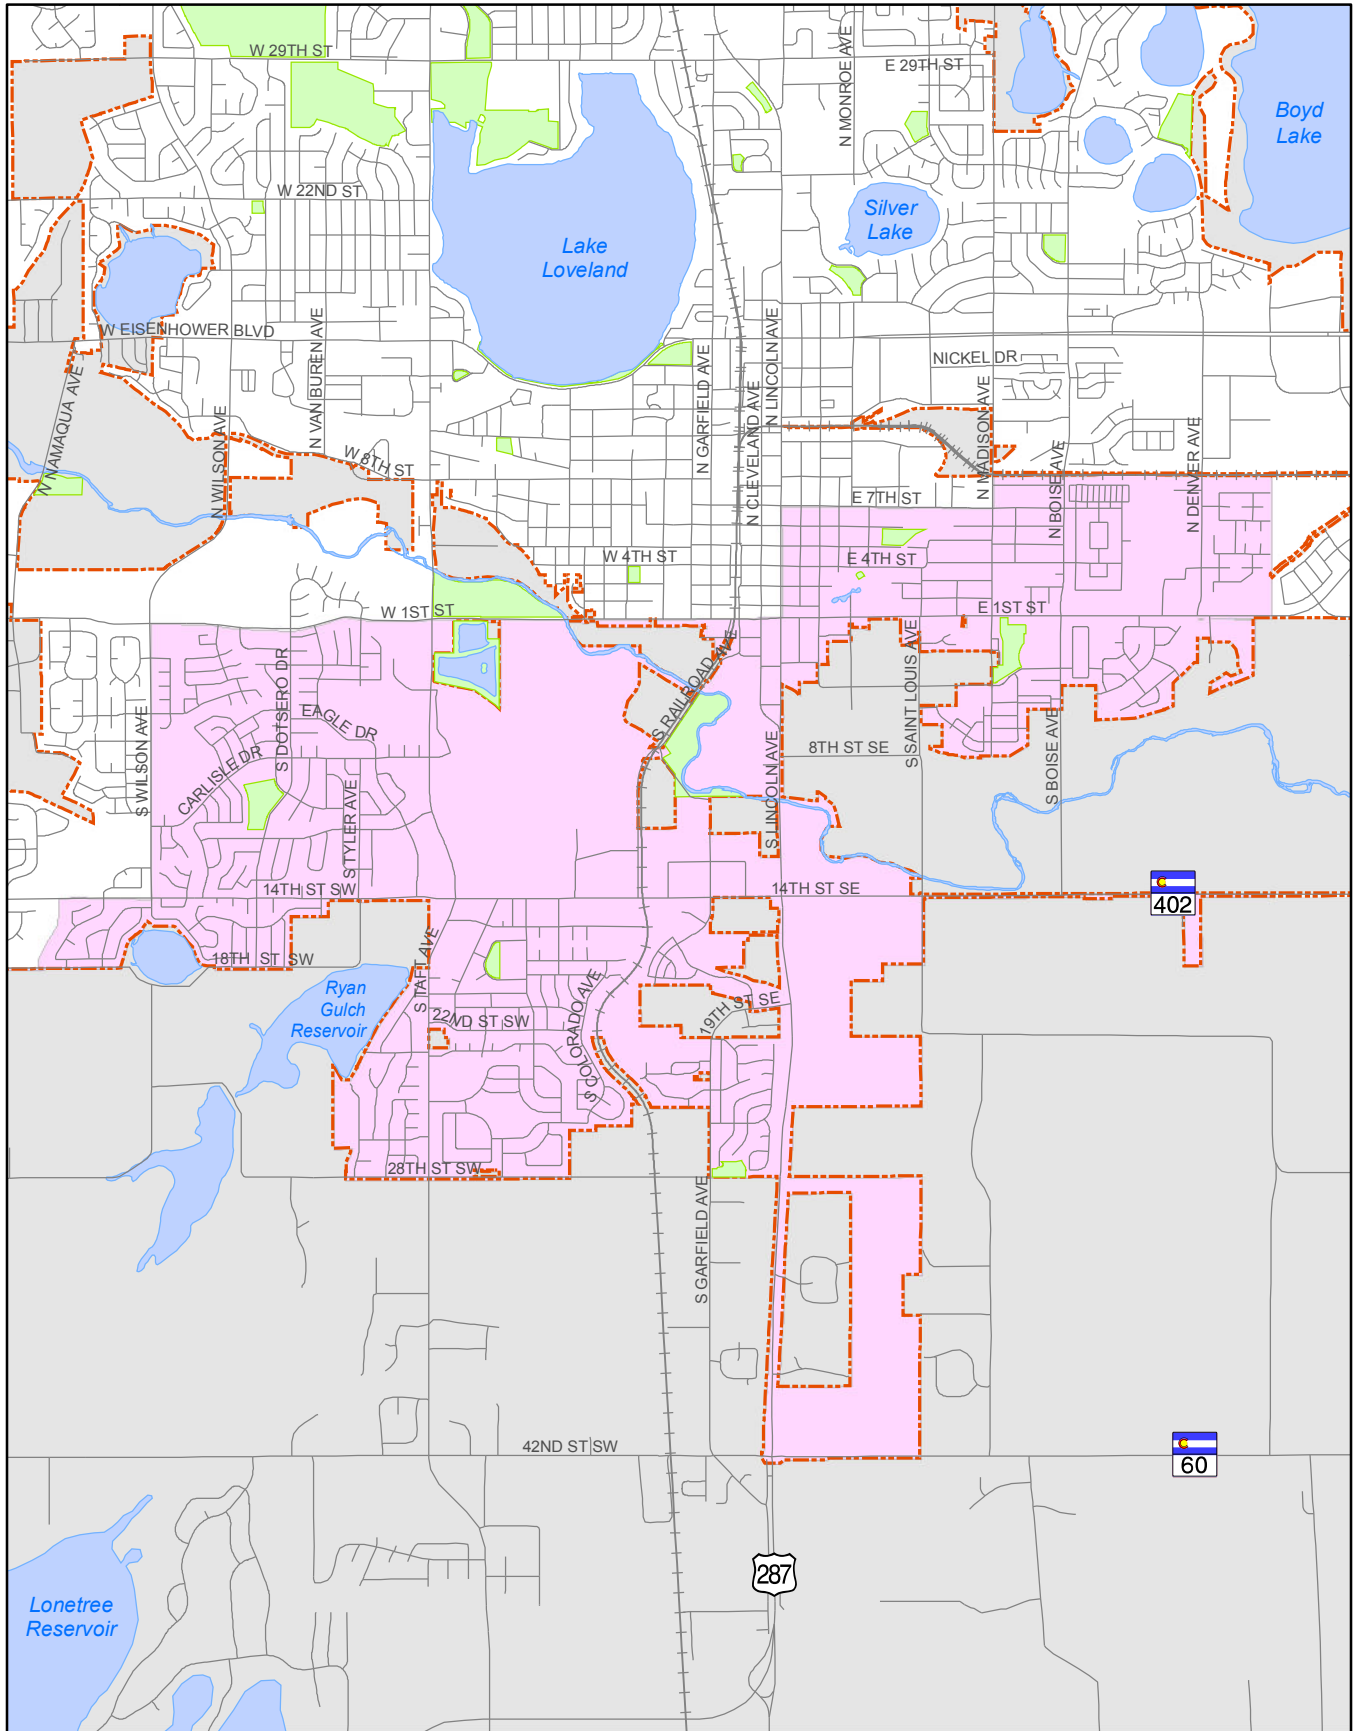

# Loveland City Council Ward 3 Boundary

**Explanation**  
 City Limits     Ward 3

Map created on: July 23, 2012