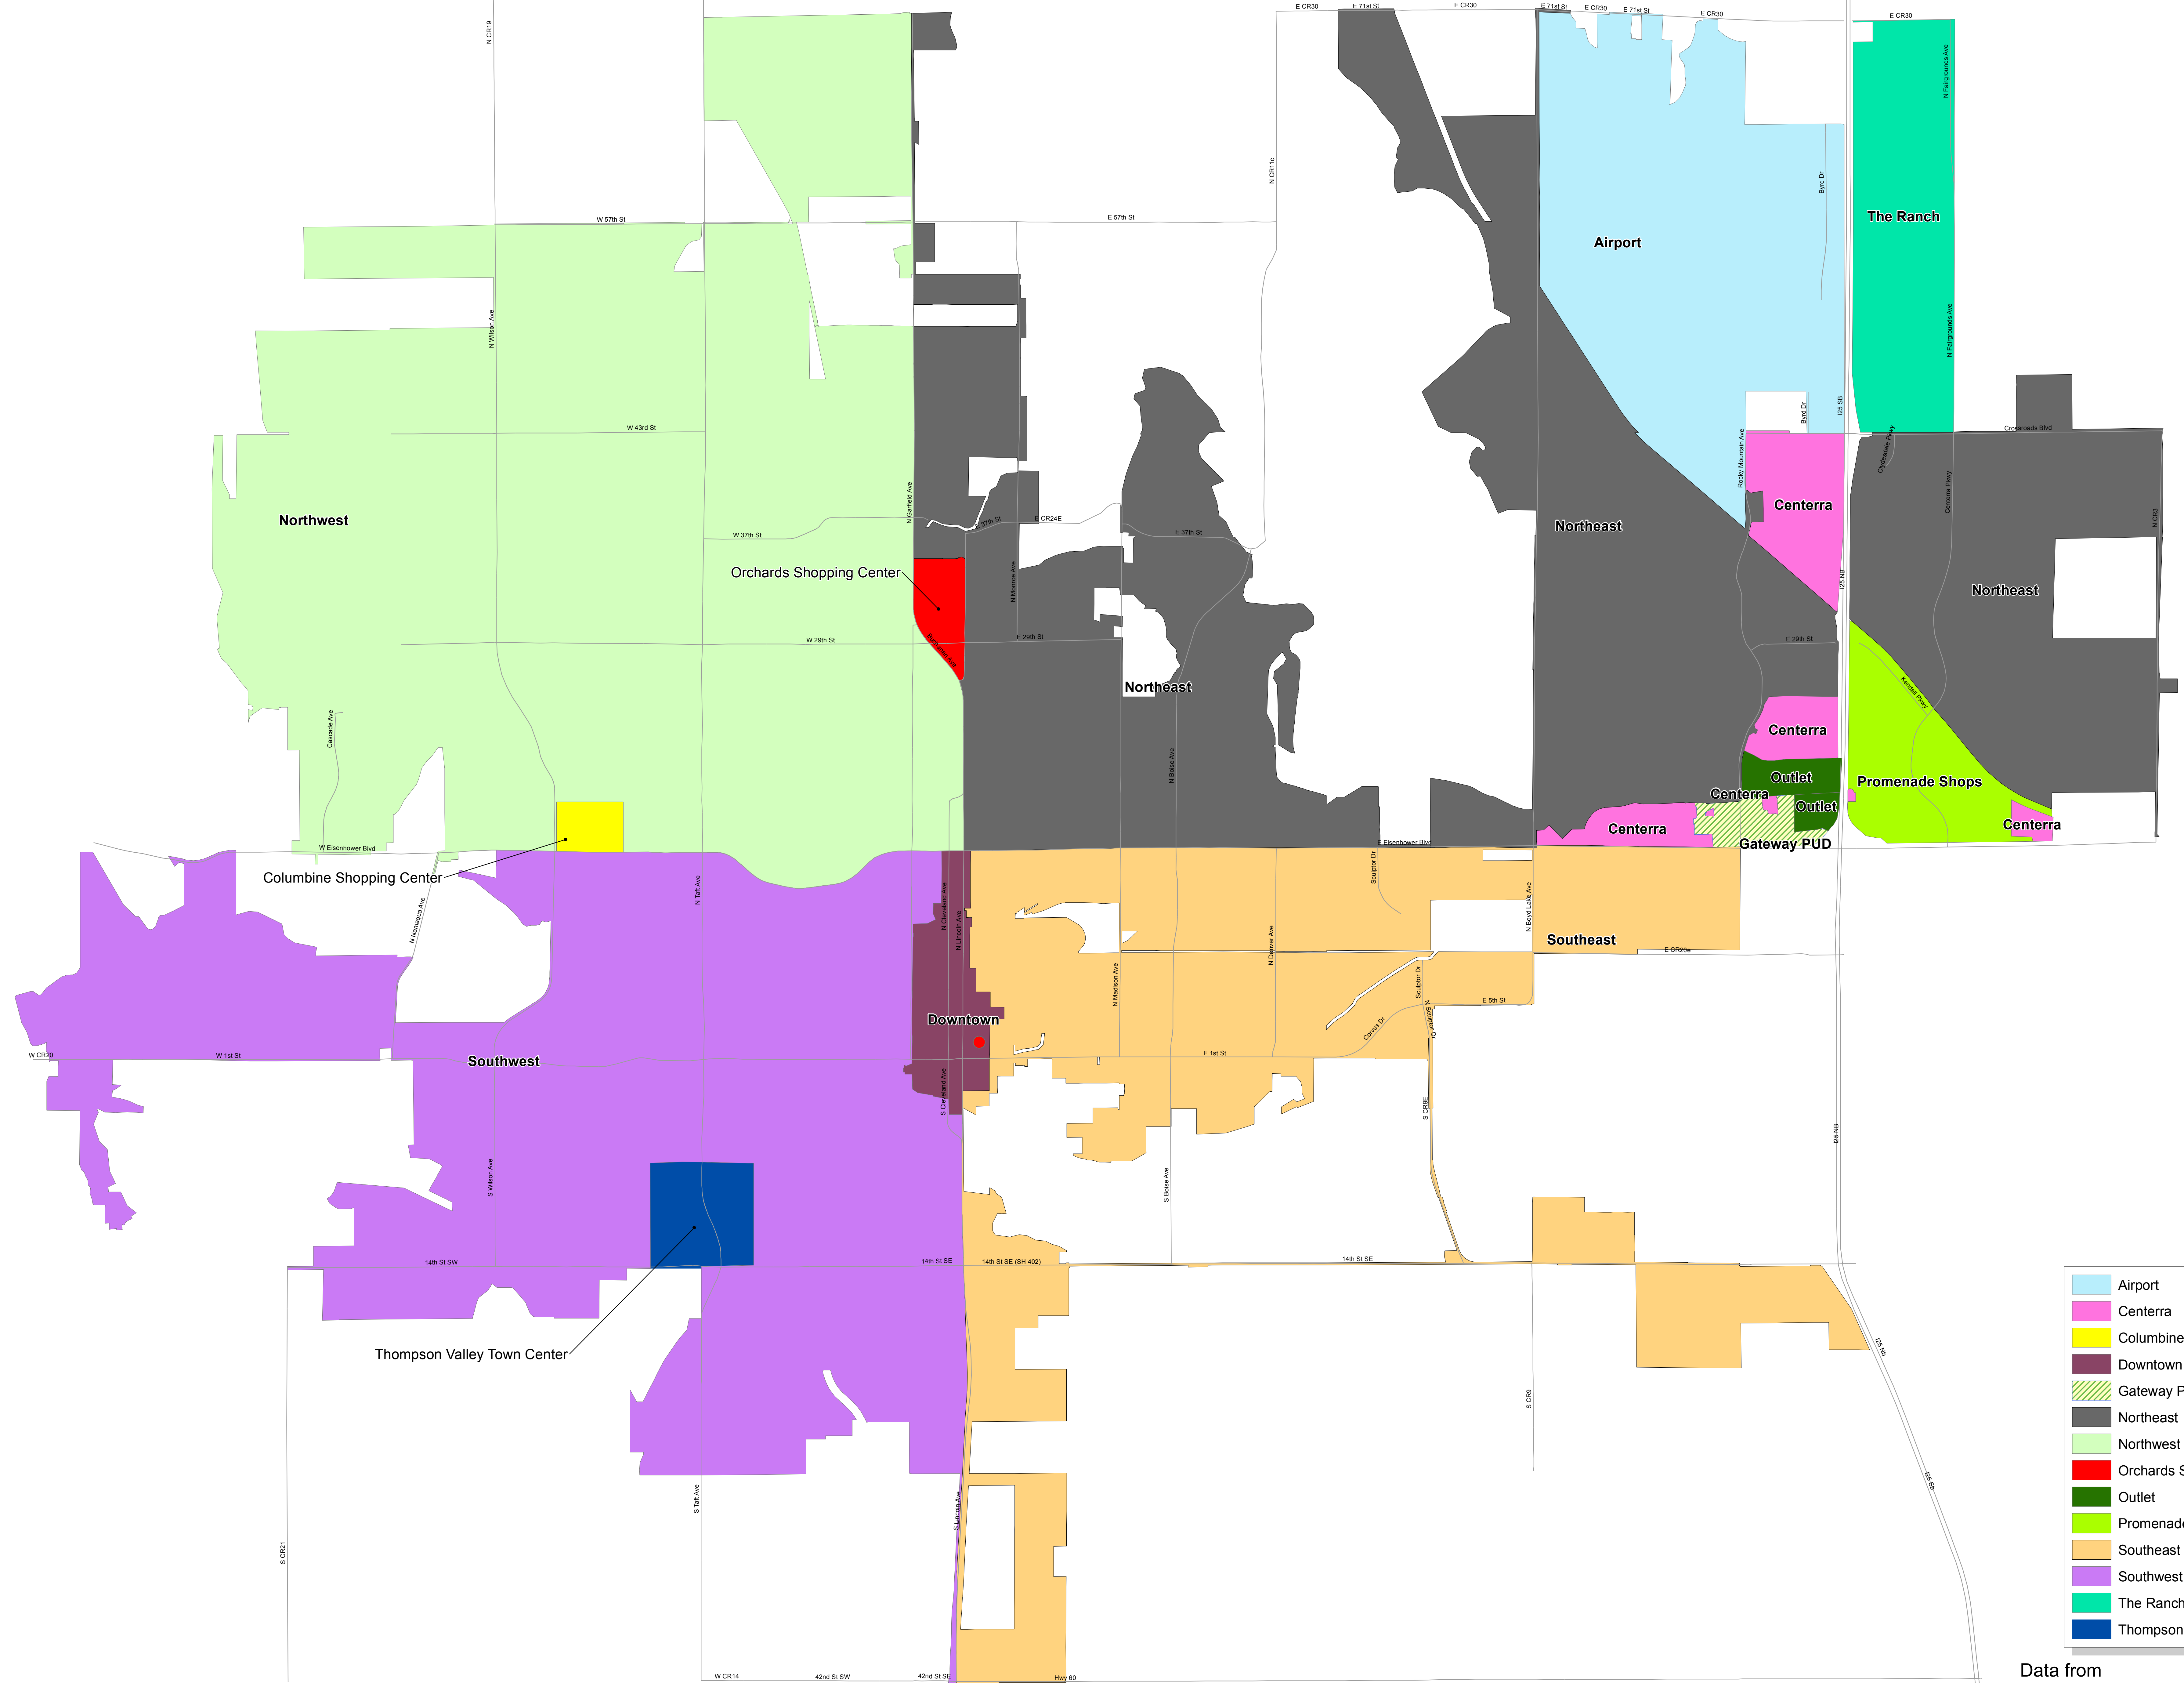

Tax Fee Polygons

	Airport
	Centerra
	Columbine Shopping Center
	Downtown
	Gateway PUD
	Northeast
	Northwest
	Orchards Shopping Center
	Outlet
	Promenade Shops
	Southeast
	Southwest
	The Ranch
	Thompson Valley Town Center

Data from City of Loveland GIS September 2010