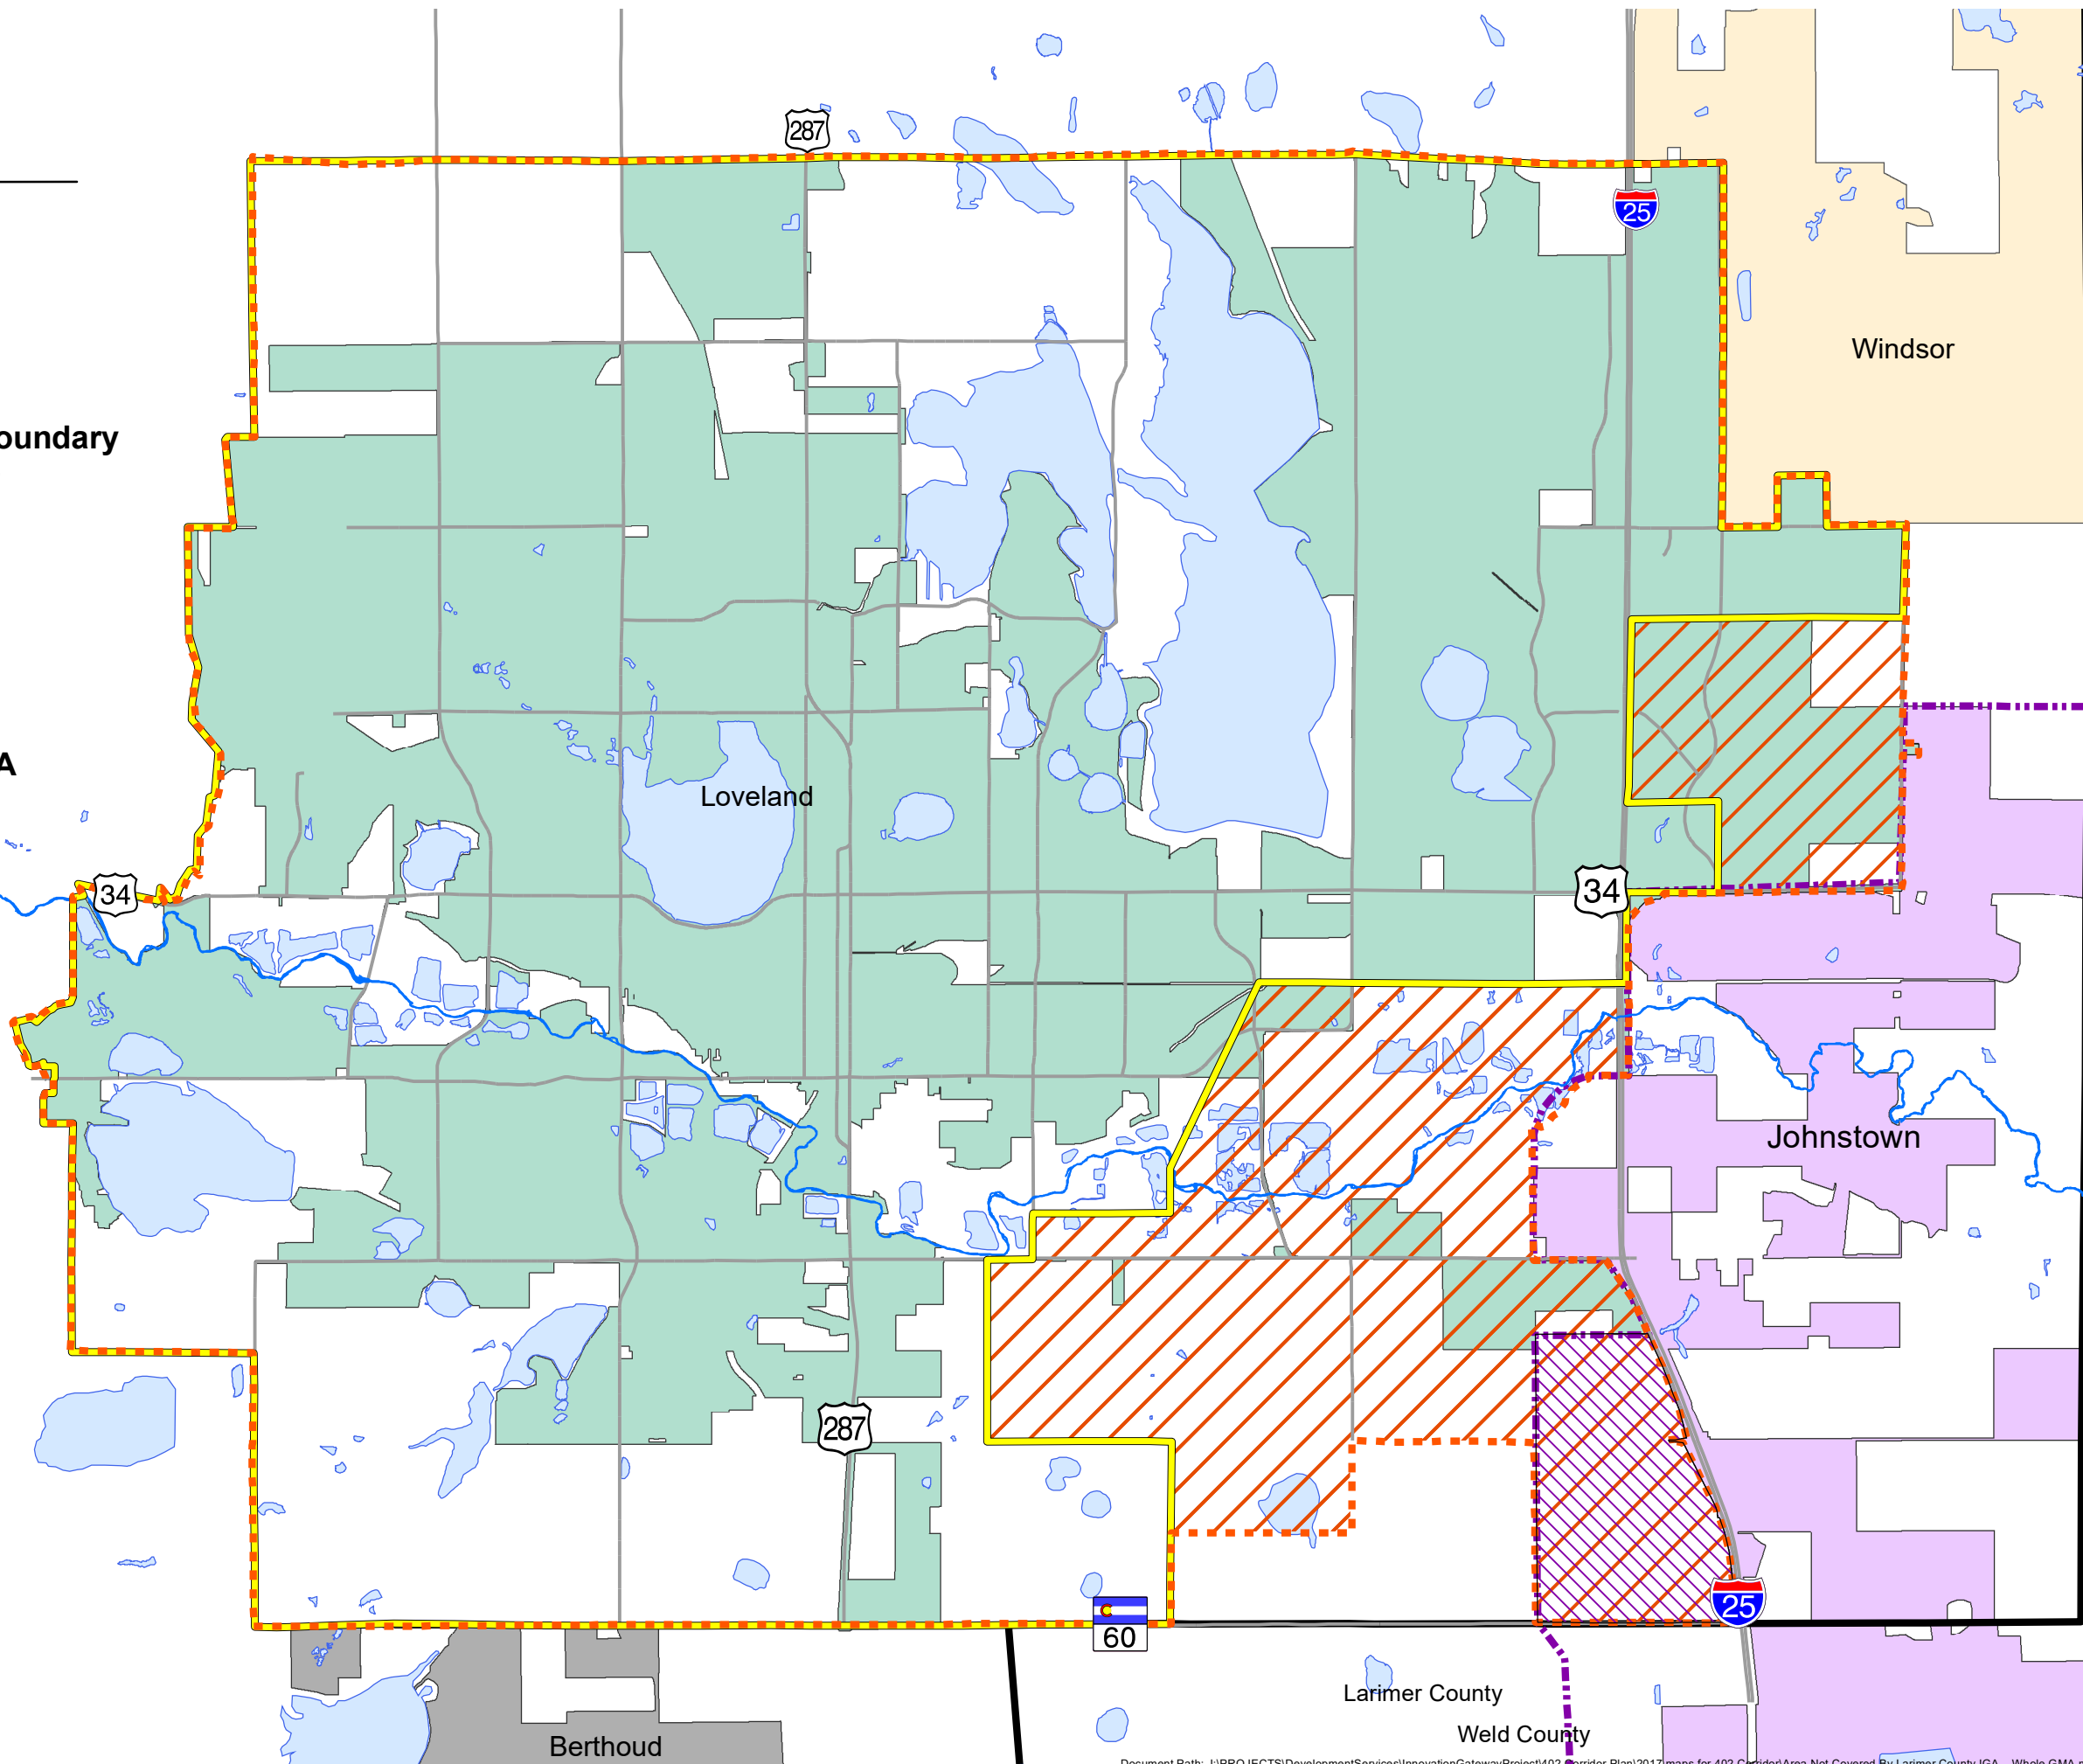

# Existing Planning Boundaries

## Legend

-  Loveland GMA - adopted 2000
-  Loveland and Larimer County IGA Boundary  
- Adopted as Loveland UGA in 1980  
- Renamed "Overlay Zone" in 2004  
(boundary did not change)
-  Areas not included in Loveland & Larimer County IGA Overlay Zone
-  Johnstown GMA - adopted 2006
-  Area of Overlap with Loveland's GMA & Johnstown's GMA
-  Johnstown
-  Loveland
-  Berthoud
-  Windsor